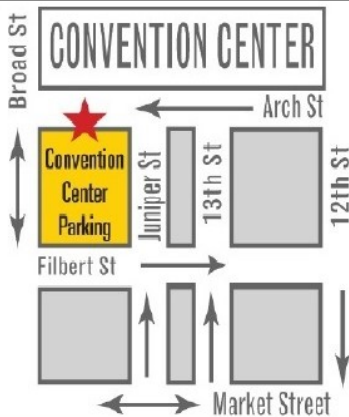

OPEN 24HRS

TO RECEIVE THE DISCOUNT PLEASE SEE THE PARKING ATTENDANT AT THE OFFICE LOCATED ON LEVEL ONE, IF FURTHER ASSISTANCE IS NEEDED PLEASE PRESS HELP ON ANY OF OUR KIOSK OR CALL THE OFFICE. THANK YOU FOR PARKING WITH US.

VALID  
FEB 1, 2025  
UNTIL  
FEB 4, 2025

**\$5 OFF**

DISCOUNT DOES NOT APPLY TO THE EARLY BIRD SPECIAL, ONE HOUR RATE, OR THE NIGHT RATE.

1324 Arch Street 267-239-0676

OPEN 24 HRS | SELF PARK

\*ACTUAL PICTURE OF PARKING GARAGE\*